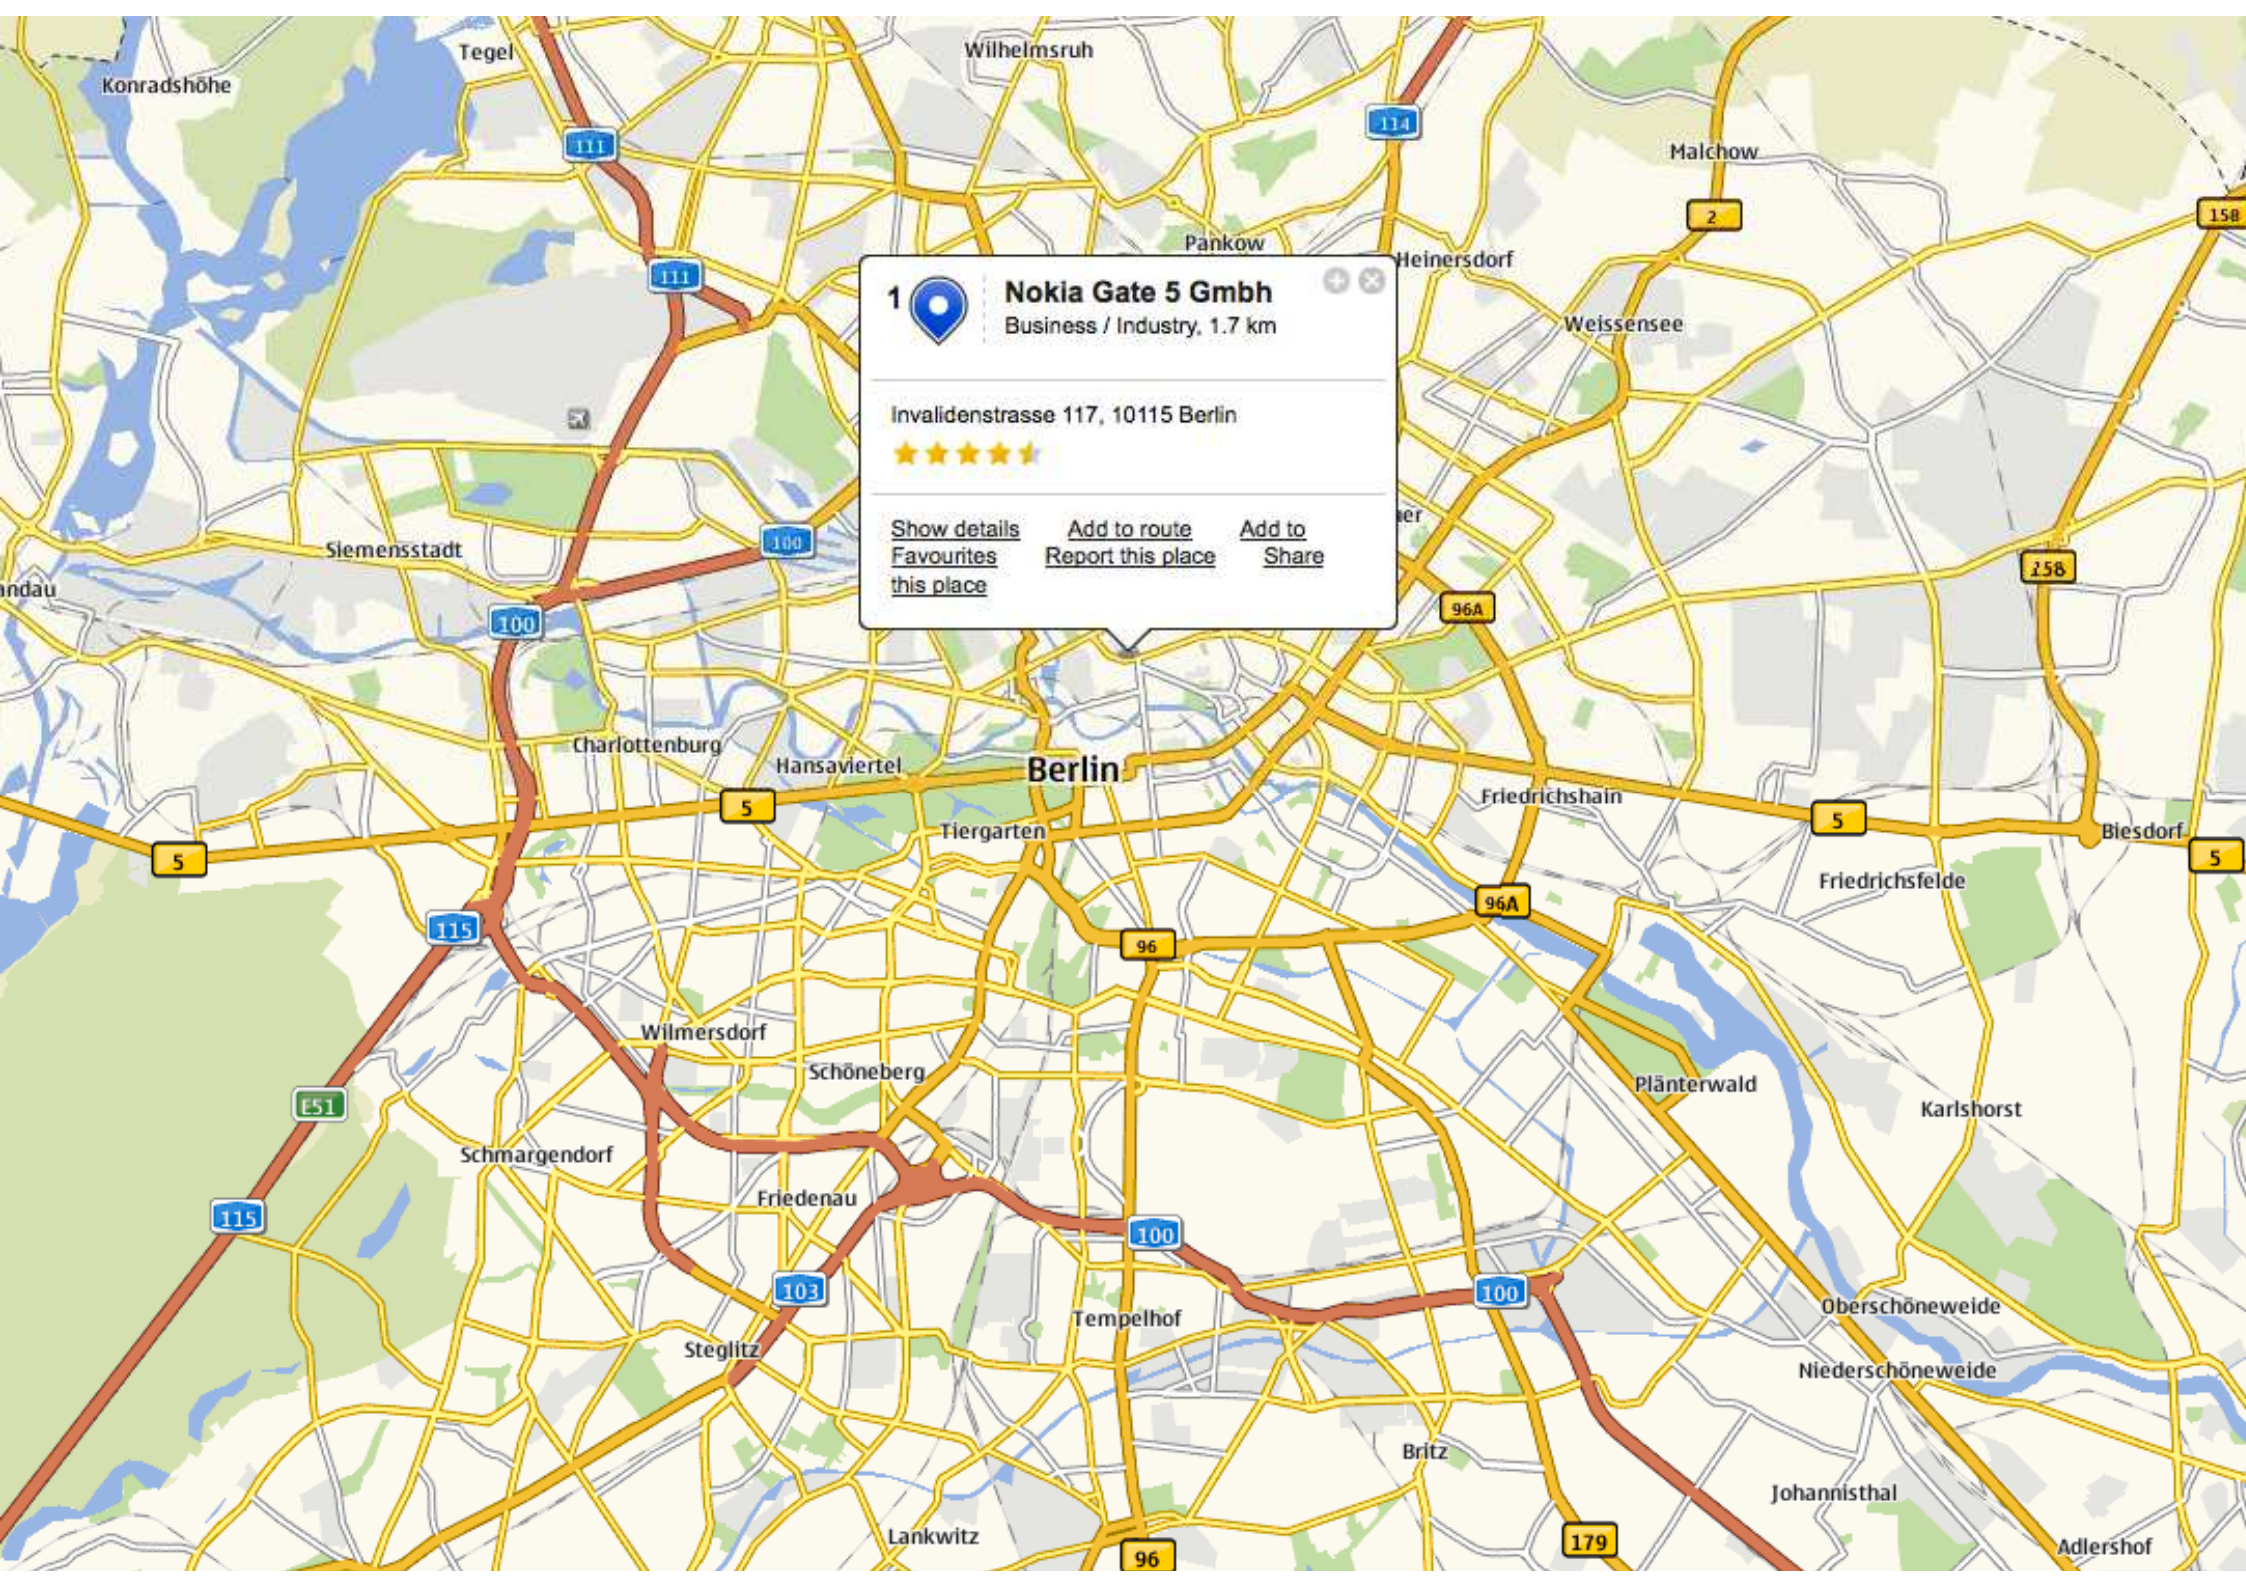

# Scaling to billions of people and places

QCon London 2010

Josh Devins

NOKIA

1  **Nokia Gate 5 GmbH**  
Business / Industry, 1.7 km

---

Invalidenstrasse 117, 10115 Berlin

★★★★★